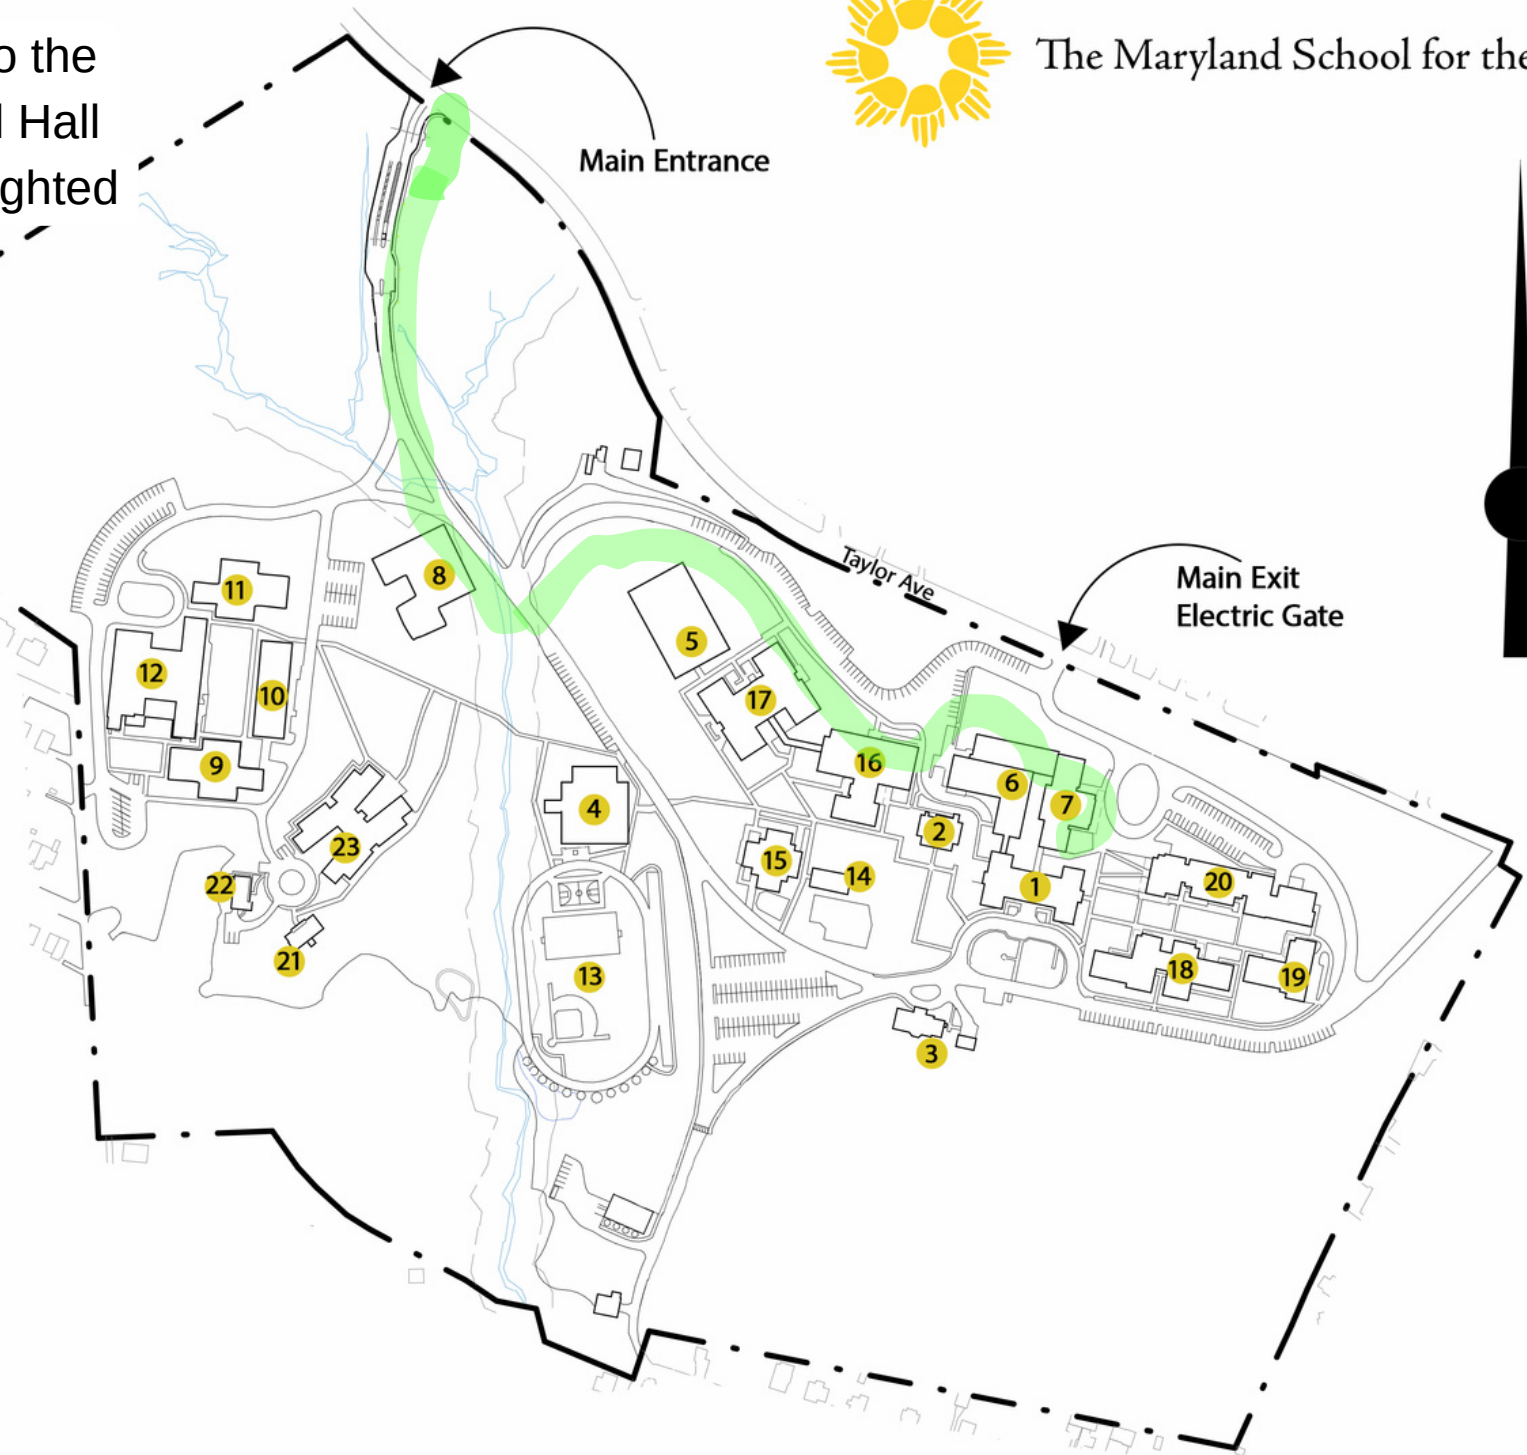

- Enter campus from Taylor Avenue
- Follow the signs to the event in Campbell Hall
- The route is highlighted on this map

The Maryland School for the Blind

LEGEND

1. Newcomer
2. Morrison Hall
3. Historic Presidents House
4. Knefely Gym
5. Sippel Pool (Closed)
6. Case Hall
7. Campbell Hall
8. Facilities Building
9. Randall Hall
10. Bledsoe Building (Closed)
11. Thompson Hall
12. Early Learning Center and Outreach/Statewide Services
13. Athletic Field
14. Lions Picnic Pavillion
15. Russo Cafe
16. West Building
17. West Cottage
18. East A/B Cottage
19. East C Cottage
20. East LAC
21. ILH Rancher
22. Brick Rancher
23. Cottages on the Hill and MIRC Repository